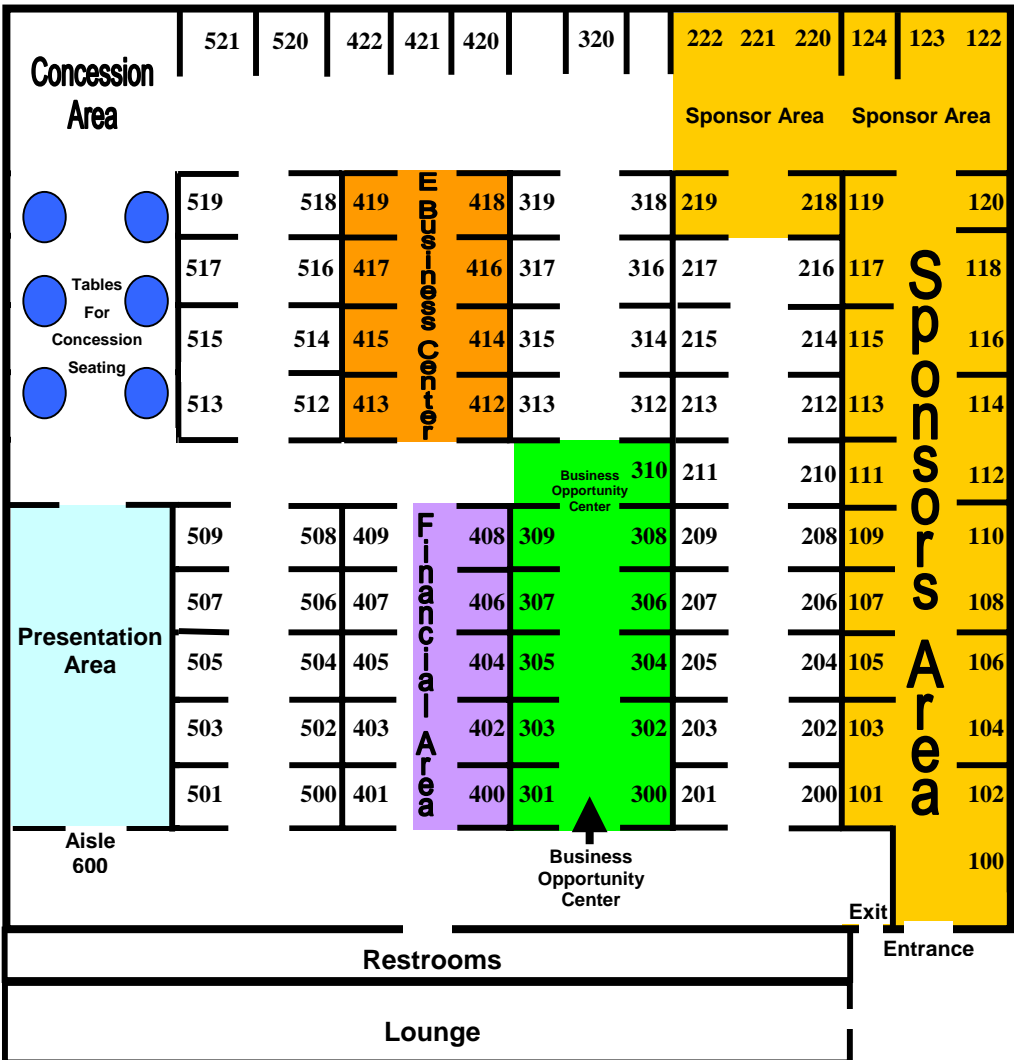

THE SMALL BUSINESS SHOW

SOHO

ROCHESTER

2 0 1 2

For the Small Office/Home Office

SHOW MAP

LOWER LOBBY - Registration

UPPER LOBBY